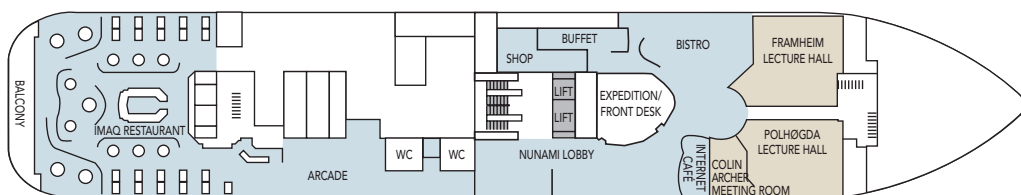

## CABIN CATEGORIES

BC	Description	Deck
<b>MG Outs</b>	Grand suite, sitting area, TV, minibar, double bed, shower/toilet. Some have private balcony.	6
<b>M Outs</b>	Suite, one room, sitting area, TV, minibar, double bed, shower/toilet.	5,6
<b>Q Outs</b>	Mini suite, sitting area, TV, minibar, double bed, shower/toilet.	3,5
<b>QJ Outs</b>	Mini suite, sitting area, TV, minibar, double bed, shower/toilet. Limited view.	5
<b>U Outs</b>	Sofa bed, table, fridge, TV, shower/toilet.	6
<b>N Outs</b>	Sofa bed, table, fridge, TV, shower/toilet.	3
<b>I Ins.</b>	Sofa bed, fridge, TV, shower/toilet..	3,5 6
<b>H Outs</b>	Cabin for disabled. Sofa bed, table, fridge, TV, shower/toilet.	3

### Public areas:

- Restaurant
- Outdoor area
- Lift/stairs
- Fitness room/sauna
- Conference room

- Outdoor jacuzzi: **Yes**
- Internet cafe: **Yes**
- Fitness room/sauna: **Yes**

**Cabin layout:** Grand suite: 7, Suites: 14, Mini suites: 18, Cabins: 95, Cabins for disabled: 2. Total number of cabins: 136

<b>Year of construction:</b>	2007	<b>Gross Tonnage:</b>	12 700	<b>Beam:</b>	20,2 m	<b>Passengers:</b>	400
<b>Ship yard:</b>	Fincantieri, Italy	<b>Overall length:</b>	114 metres	<b>Service speed:</b>	16 knots	<b>Berths:</b>	318