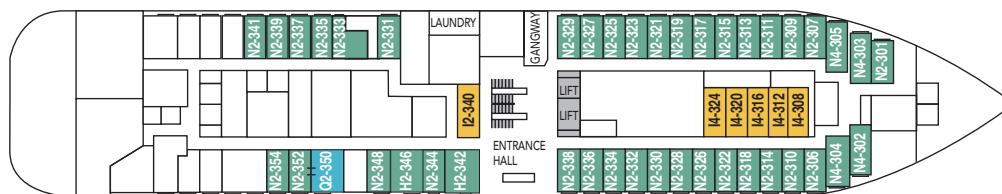

## CABIN CATEGORIES

BC	Description	Deck
<b>MG Outs</b>	Grand suite, sitting area, TV, minibar, double bed, shower/toilet. Some have private balcony.	6
<b>M Outs</b>	Suite, one room, sitting area, TV, minibar, double bed, shower/toilet.	5,6
<b>Q Outs</b>	Mini suite, sitting area, TV, minibar, double bed, shower/toilet.	3,5
<b>QJ Outs</b>	Mini suite, sitting area, TV, minibar, double bed, shower/toilet. Limited view.	5
<b>U Outs</b>	Sofa bed, table, fridge, TV, shower/toilet.	6
<b>N Outs</b>	Sofa bed, table, fridge, TV, shower/toilet.	3
<b>I Ins.</b>	Sofa bed, fridge, TV, shower/toilet..	3,5 6
<b>H Outs</b>	Cabin for disabled. Sofa bed, table, fridge, TV, shower/toilet.	3

### Public areas:

- Restaurant
- Outdoor area
- Lift/stairs
- Fitness room/sauna
- Conference room

- Outdoor jacuzzi: **Yes**
- Internet cafe: **Yes**
- Fitness room/sauna: **Yes**

**Cabin layout:** Grand suite: 7, Suites: 14, Mini suites: 18, Cabins: 95, Cabins for disabled: 2. Total number of cabins: 136

<b>Year of construction:</b>	2007	<b>Gross Tonnage:</b>	12 700	<b>Beam:</b>	20,2 m	<b>Passengers:</b>	400
<b>Ship yard:</b>	Fincantieri, Italy	<b>Overall length:</b>	114 metres	<b>Service speed:</b>	16 knots	<b>Berths:</b>	318