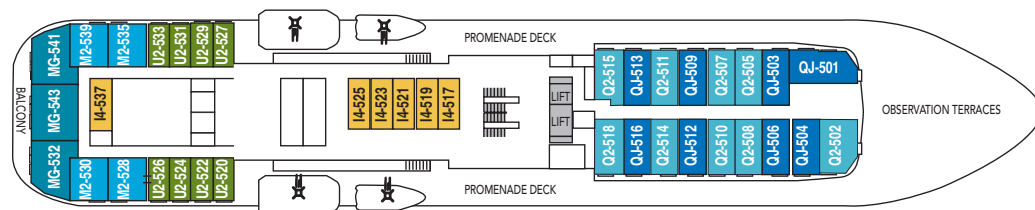

## CABIN CATEGORIES

BC	Description	Deck
<b>MG Outs</b>	Grand suite, sitting area, TV, minibar, double bed, shower/toilet. Some have private balcony.	6
<b>M Outs</b>	Suite, one room, sitting area, TV, minibar, double bed, shower/toilet.	5,6
<b>Q Outs</b>	Mini suite, sitting area, TV, minibar, double bed, shower/toilet.	3,5
<b>QJ Outs</b>	Mini suite, sitting area, TV, minibar, double bed, shower/toilet. Limited view.	5
<b>U Outs</b>	Sofa bed, table, fridge, TV, shower/toilet.	6
<b>N Outs</b>	Sofa bed, table, fridge, TV, shower/toilet.	3
<b>I Ins.</b>	Sofa bed, fridge, TV, shower/toilet..	3,5 6
<b>H Outs</b>	Cabin for disabled. Sofa bed, table, fridge, TV, shower/toilet.	3

### Public areas:

- Restaurant
- Outdoor area
- Lift/stairs
- Fitness room/sauna
- Conference room

- Outdoor jacuzzi: **Yes**
- Internet cafe: **Yes**
- Fitness room/sauna: **Yes**

**Cabin layout:** Grand suite: 7, Suites: 14, Mini suites: 18, Cabins: 95, Cabins for disabled: 2. Total number of cabins: 136

<b>Year of construction:</b>	2007	<b>Gross Tonnage:</b>	12 700	<b>Beam:</b>	20,2 m	<b>Passengers:</b>	400
<b>Ship yard:</b>	Fincantieri, Italy	<b>Overall length:</b>	114 metres	<b>Service speed:</b>	16 knots	<b>Berths:</b>	318