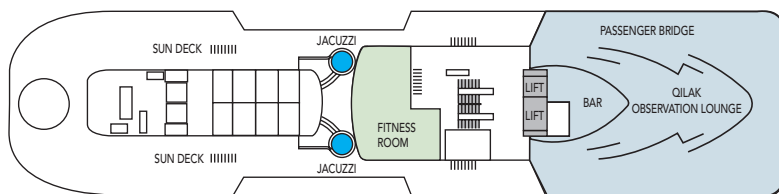

## CABIN CATEGORIES

BC	Description	Deck
<b>MG Outs</b>	Grand suite, sitting area, TV, minibar, double bed, shower/toilet. Some have private balcony.	6
<b>M Outs</b>	Suite, one room, sitting area, TV, minibar, double bed, shower/toilet.	5,6
<b>Q Outs</b>	Mini suite, sitting area, TV, minibar, double bed, shower/toilet.	3,5
<b>QJ Outs</b>	Mini suite, sitting area, TV, minibar, double bed, shower/toilet. Limited view.	5
<b>U Outs</b>	Sofa bed, table, fridge, TV, shower/toilet.	6
<b>N Outs</b>	Sofa bed, table, fridge, TV, shower/toilet.	3
<b>I Ins.</b>	Sofa bed, fridge, TV, shower/toilet..	3,5 6
<b>H Outs</b>	Cabin for disabled. Sofa bed, table, fridge, TV, shower/toilet.	3

### Public areas:

- Restaurant
- Outdoor area
- Lift/stairs
- Fitness room/sauna
- Conference room

- Outdoor jacuzzi: **Yes**
- Internet cafe: **Yes**
- Fitness room/sauna: **Yes**

**Cabin layout:** Grand suite: 7, Suites: 14, Mini suites: 18, Cabins: 95, Cabins for disabled: 2. Total number of cabins: 136

<b>Year of construction:</b>	2007	<b>Gross Tonnage:</b>	12 700	<b>Beam:</b>	20,2 m	<b>Passengers:</b>	400
<b>Ship yard:</b>	Fincantieri, Italy	<b>Overall length:</b>	114 metres	<b>Service speed:</b>	16 knots	<b>Berths:</b>	318