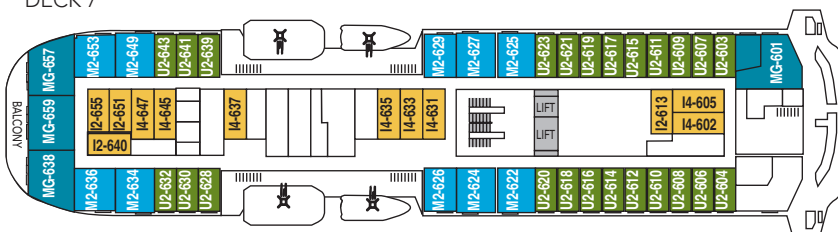

## CABIN CATEGORIES

BC	Description	Deck
<b>MG Outs</b>	Grand suite, sitting area, TV, minibar, double bed, shower/toilet. Some have private balcony.	6
<b>M Outs</b>	Suite, one room, sitting area, TV, minibar, double bed, shower/toilet.	5,6
<b>Q Outs</b>	Mini suite, sitting area, TV, minibar, double bed, shower/toilet.	3,5
<b>QJ Outs</b>	Mini suite, sitting area, TV, minibar, double bed, shower/toilet. Limited view.	5
<b>U Outs</b>	Sofa bed, table, fridge, TV, shower/toilet.	6
<b>N Outs</b>	Sofa bed, table, fridge, TV, shower/toilet.	3
<b>I Ins.</b>	Sofa bed, fridge, TV, shower/toilet..	3,5 6
<b>H Outs</b>	Cabin for disabled. Sofa bed, table, fridge, TV, shower/toilet.	3

### Public areas:

- Restaurant
- Outdoor area
- Lift/stairs
- Fitness room/sauna
- Conference room

- Outdoor jacuzzi: **Yes**
- Internet cafe: **Yes**
- Fitness room/sauna: **Yes**

**Cabin layout:** Grand suite: 7, Suites: 14, Mini suites: 18, Cabins: 95, Cabins for disabled: 2. Total number of cabins: 136

<b>Year of construction:</b>	2007	<b>Gross Tonnage:</b>	12 700	<b>Beam:</b>	20,2 m	<b>Passengers:</b>	400
<b>Ship yard:</b>	Fincantieri, Italy	<b>Overall length:</b>	114 metres	<b>Service speed:</b>	16 knots	<b>Berths:</b>	318