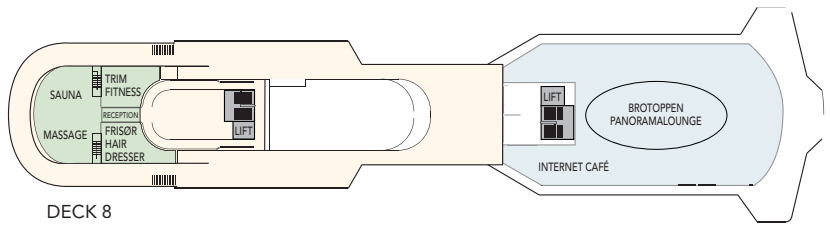

MS FINNMARKEN

- DECK 9
- DECK 8
- DECK 7
- DECK 6
- DECK 5
- DECK 4
- DECK 3
- DECK 2
- DECK 1

CABIN CATEGORIES

BC	Description	Deck
MG Outs	Grand suite, two room, sitting group, jacuzzi, TV, minibar, safe, private balcony, queen size berth, shower/wc.	6
M Outs	Suite, one room, sitting group, TV, minibar, safe, private balcony, queen size berth, shower/wc.	6
Q Outs	Mini suite, sitting group, TV, minibar, queen size berth, safe, shower/wc.	5,6
QJ Outs	Large cabin, some with no view, sitting group, TV, minibar, safe, double bed, shower/wc.	5,6
U Outs	One bed, one sofa bed, table, TV, safe, refrigerator, shower/wc.	6,7
P Outs	One bed, one sofa bed, table, TV, refrigerator, shower/wc.	5
N Outs	One bed, one sofa bed, table, TV, refrigerator, shower/wc.	3
J Outs	One bed, one sofa bed, TV, safe, refrigerator, no view, shower/wc. Some cabins with upper/lower bed.	5,6
L Outs	One bed, one sofa bed, TV, safe, refrigerator, shower/wc. Some cabins with upper/lower bed. Porthole.	2,3
I Ins.	Inside cabin, one bed, one sofa bed, TV, refrigerator, shower/wc. Some cabins with upper/lower berth.	2,3, 5,6
H Outs	Cabin for disabled. TV, safe, refrigerator.	3

Public areas:

- Restaurant
- Outdoor area
- Lift/stairs
- Fitness room/sauna
- Conference room

Outdoor jacuzzi: Yes
 Internet cafe: Yes
 Fitness room/sauna: Yes

Cabin layout: Grand Suites with balcony: 2,
 Suites with balcony: 12, Mini suites: 12,
 Standard cabins: 254, Cabins for disabled: 3,
 Cabins total: 283

Year of construction:	2002	Gross Tonnage:	15 530	Beam:	21,5 m	Passengers:	1000	Car capacity:	47
Ship yard:	Ulsteinvik, Norway	Overall length:	138,5 metres	Service speed:	15 knots	Berths:	628	Max weight: 5000	Max height: 2,50
								Max length: 6,50	Max width: 2,40