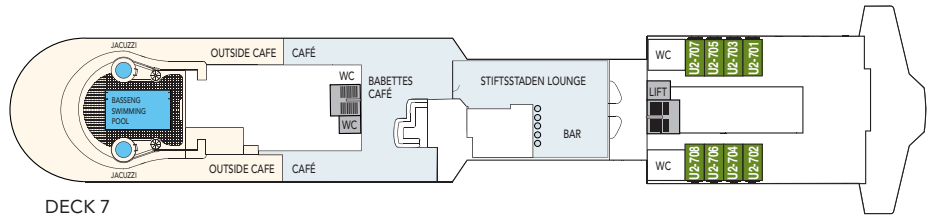

MS FINNMARKEN

- DECK 9
- DECK 8
- DECK 7
- DECK 6
- DECK 5
- DECK 4
- DECK 3
- DECK 2
- DECK 1

CABIN CATEGORIES

BC	Description	Deck
MG Outs	Grand suite, two room, sitting group, jacuzzi, TV, minibar, safe, private balcony, queen size berth, shower/wc.	6
M Outs	Suite, one room, sitting group, TV, minibar, safe, private balcony, queen size berth, shower/wc.	6
Q Outs	Mini suite, sitting group, TV, minibar, queen size berth, safe, shower/wc.	5,6
QJ Outs	Large cabin, some with no view, sitting group, TV, minibar, safe, double bed, shower/wc.	5,6
U Outs	One bed, one sofa bed, table, TV, safe, refrigerator, shower/wc.	6,7
P Outs	One bed, one sofa bed, table, TV, refrigerator, shower/wc.	5
N Outs	One bed, one sofa bed, table, TV, refrigerator, shower/wc.	3
J Outs	One bed, one sofa bed, TV, safe, refrigerator, no view, shower/wc. Some cabins with upper/lower bed.	5,6
L Outs	One bed, one sofa bed, TV, safe, refrigerator, shower/wc. Some cabins with upper/lower bed. Porthole.	2,3
I Ins.	Inside cabin, one bed, one sofa bed, TV, refrigerator, shower/wc. Some cabins with upper/lower berth.	2,3, 5,6
H Outs	Cabin for disabled. TV, safe, refrigerator.	3

Public areas:

- Restaurant
- Outdoor area
- Lift/stairs
- Fitness room/sauna
- Conference room

Outdoor jacuzzi: Yes
 Internet cafe: Yes
 Fitness room/sauna: Yes

Cabin layout: Grand Suites with balcony: 2,
 Suites with balcony: 12, Mini suites: 12,
 Standard cabins: 254, Cabins for disabled: 3,
 Cabins total: 283

Year of construction:	2002	Gross Tonnage:	15 530	Beam:	21,5 m	Passengers:	1000	Car capacity:	47
Ship yard:	Ulsteinvik, Norway	Overall length:	138,5 metres	Service speed:	15 knots	Berths:	628	Max weight: 5000	Max height: 2,50
								Max length: 6,50	Max width: 2,40