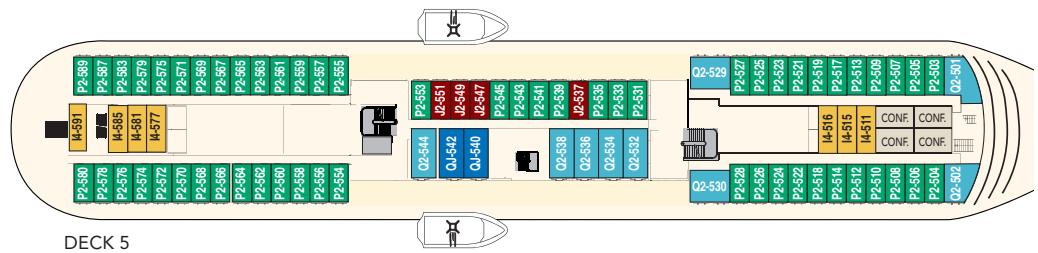

MS FINNMARKEN

- DECK 9
- DECK 8
- DECK 7
- DECK 6
- DECK 5
- DECK 4
- DECK 3
- DECK 2
- DECK 1

CABIN CATEGORIES

BC	Description	Deck
MG Outs	Grand suite, two room, sitting group, jacuzzi, TV, minibar, safe, private balcony, queen size berth, shower/wc.	6
M Outs	Suite, one room, sitting group, TV, minibar, safe, private balcony, queen size berth, shower/wc.	6
Q Outs	Mini suite, sitting group, TV, minibar, queen size berth, safe, shower/wc.	5,6
QJ Outs	Large cabin, some with no view, sitting group, TV, minibar, safe, double bed, shower/wc.	5,6
U Outs	One bed, one sofa bed, table, TV, safe, refrigerator, shower/wc.	6,7
P Outs	One bed, one sofa bed, table, TV, refrigerator, shower/wc.	5
N Outs	One bed, one sofa bed, table, TV, refrigerator, shower/wc.	3
J Outs	One bed, one sofa bed, TV, safe, refrigerator, no view, shower/wc. Some cabins with upper/lower bed.	5,6
L Outs	One bed, one sofa bed, TV, safe, refrigerator, shower/wc. Some cabins with upper/lower bed. Porthole.	2,3
I Ins.	Inside cabin, one bed, one sofa bed, TV, refrigerator, shower/wc. Some cabins with upper/lower berth.	2,3, 5,6
H Outs	Cabin for disabled. TV, safe, refrigerator.	3

Public areas:

- Restaurant
- Outdoor area
- Lift/stairs
- Fitness room/sauna
- Conference room

Outdoor jacuzzi: Yes
 Internet cafe: Yes
 Fitness room/sauna: Yes

Cabin layout: Grand Suites with balcony: 2,
 Suites with balcony: 12, Mini suites: 12,
 Standard cabins: 254, Cabins for disabled: 3,
 Cabins total: 283

Year of construction:	2002	Gross Tonnage:	15 530	Beam:	21,5 m	Passengers:	1000	Car capacity:	47
Ship yard:	Ulsteinvik, Norway	Overall length:	138,5 metres	Service speed:	15 knots	Berths:	628	Max weight: 5000	Max height: 2,50
								Max length: 6,50	Max width: 2,40