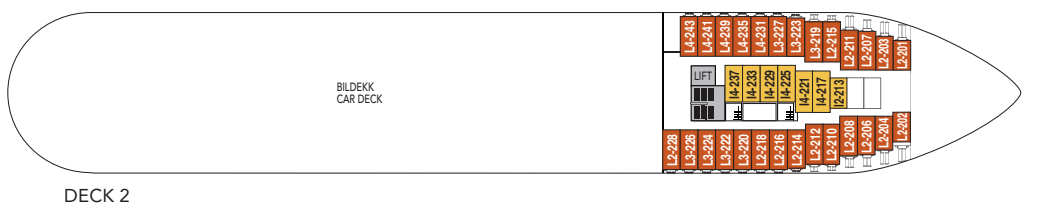

MS FINNMARKEN

- DECK 9
- DECK 8
- DECK 7
- DECK 6
- DECK 5
- DECK 4
- DECK 3
- DECK 2
- DECK 1

CABIN CATEGORIES

BC	Description	Deck
MG Outs	Grand suite, two room, sitting group, jacuzzi, TV, minibar, safe, private balcony, queen size berth, shower/wc.	6
M Outs	Suite, one room, sitting group, TV, minibar, safe, private balcony, queen size berth, shower/wc.	6
Q Outs	Mini suite, sitting group, TV, minibar, queen size berth, safe, shower/wc.	5,6
QJ Outs	Large cabin, some with no view, sitting group, TV, minibar, safe, double bed, shower/wc.	5,6
U Outs	One bed, one sofa bed, table, TV, safe, refrigerator, shower/wc.	6,7
P Outs	One bed, one sofa bed, table, TV, refrigerator, shower/wc.	5
N Outs	One bed, one sofa bed, table, TV, refrigerator, shower/wc.	3
J Outs	One bed, one sofa bed, TV, safe, refrigerator, no view, shower/wc. Some cabins with upper/lower bed.	5,6
L Outs	One bed, one sofa bed, TV, safe, refrigerator, shower/wc. Some cabins with upper/lower bed. Porthole.	2,3
I Ins.	Inside cabin, one bed, one sofa bed, TV, refrigerator, shower/wc. Some cabins with upper/lower berth.	2,3, 5,6
H Outs	Cabin for disabled. TV, safe, refrigerator.	3

Public areas:

- Restaurant
- Outdoor area
- Lift/stairs
- Fitness room/sauna
- Conference room

Outdoor jacuzzi: Yes
 Internet cafe: Yes
 Fitness room/sauna: Yes

Cabin layout: Grand Suites with balcony: 2,
 Suites with balcony: 12, Mini suites: 12,
 Standard cabins: 254, Cabins for disabled: 3,
 Cabins total: 283

Year of construction:	2002	Gross Tonnage:	15 530	Beam:	21,5 m	Passengers:	1000	Car capacity:	47
Ship yard:	Ulsteinvik, Norway	Overall length:	138,5 metres	Service speed:	15 knots	Berths:	628	Max weight: 5000	Max height: 2,50
								Max length: 6,50	Max width: 2,40