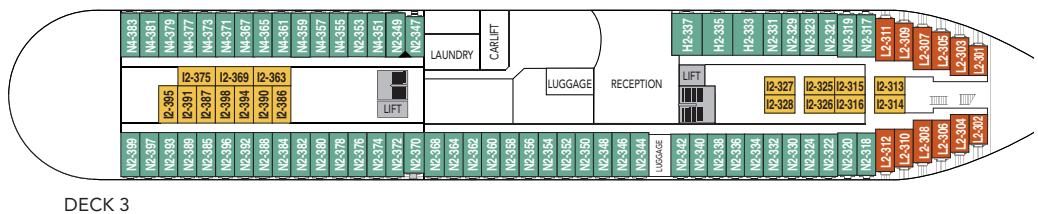

MS FINNMARKEN

- DECK 9
- DECK 8
- DECK 7
- DECK 6
- DECK 5
- DECK 4
- DECK 3
- DECK 2
- DECK 1

CABIN CATEGORIES

BC	Description	Deck
MG Outs	Grand suite, two room, sitting group, jacuzzi, TV, minibar, safe, private balcony, queen size berth, shower/wc.	6
M Outs	Suite, one room, sitting group, TV, minibar, safe, private balcony, queen size berth, shower/wc.	6
Q Outs	Mini suite, sitting group, TV, minibar, queen size berth, safe, shower/wc.	5,6
QJ Outs	Large cabin, some with no view, sitting group, TV, minibar, safe, double bed, shower/wc.	5,6
U Outs	One bed, one sofa bed, table, TV, safe, refrigerator, shower/wc.	6,7
P Outs	One bed, one sofa bed, table, TV, refrigerator, shower/wc.	5
N Outs	One bed, one sofa bed, table, TV, refrigerator, shower/wc.	3
J Outs	One bed, one sofa bed, TV, safe, refrigerator, no view, shower/wc. Some cabins with upper/lower bed.	5,6
L Outs	One bed, one sofa bed, TV, safe, refrigerator, shower/wc. Some cabins with upper/lower bed. Porthole.	2,3
I Ins.	Inside cabin, one bed, one sofa bed, TV, refrigerator, shower/wc. Some cabins with upper/lower berth.	2,3, 5,6
H Outs	Cabin for disabled. TV, safe, refrigerator.	3

Public areas:

- Restaurant
- Outdoor area
- Lift/stairs
- Fitness room/sauna
- Conference room

Outdoor jacuzzi: Yes
 Internet cafe: Yes
 Fitness room/sauna: Yes

Cabin layout: Grand Suites with balcony: 2,
 Suites with balcony: 12, Mini suites: 12,
 Standard cabins: 254, Cabins for disabled: 3,
 Cabins total: 283

Year of construction:	2002	Gross Tonnage:	15 530	Beam:	21,5 m	Passengers:	1000	Car capacity:	47
Ship yard:	Ulsteinvik, Norway	Overall length:	138,5 metres	Service speed:	15 knots	Berths:	628	Max weight: 5000	Max height: 2,50
								Max length: 6,50	Max width: 2,40