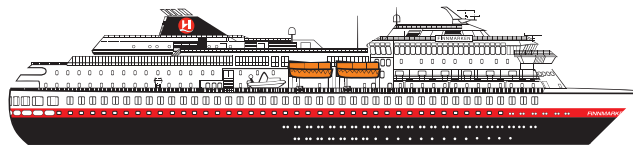

MS FINNMARKEN

- DECK 9
- DECK 8
- DECK 7
- DECK 6
- DECK 5
- DECK 4
- DECK 3
- DECK 2
- DECK 1

CABIN CATEGORIES

BC	Description	Deck
MG Outs	Grand suite, two room, sitting group, jacuzzi, TV, minibar, safe, private balcony, queen size berth, shower/wc.	6
M Outs	Suite, one room, sitting group, TV, minibar, safe, private balcony, queen size berth, shower/wc.	6
Q Outs	Mini suite, sitting group, TV, minibar, queen size berth, safe, shower/wc.	5,6
QJ Outs	Large cabin, some with no view, sitting group, TV, minibar, safe, double bed, shower/wc.	5,6
U Outs	One bed, one sofa bed, table, TV, safe, refrigerator, shower/wc.	6,7
P Outs	One bed, one sofa bed, table, TV, refrigerator, shower/wc.	5
N Outs	One bed, one sofa bed, table, TV, refrigerator, shower/wc.	3
J Outs	One bed, one sofa bed, TV, safe, refrigerator, no view, shower/wc. Some cabins with upper/lower bed.	5,6
L Outs	One bed, one sofa bed, TV, safe, refrigerator, shower/wc. Some cabins with upper/lower bed. Porthole.	2,3
I Ins.	Inside cabin, one bed, one sofa bed, TV, refrigerator, shower/wc. Some cabins with upper/lower berth.	2,3, 5,6
H Outs	Cabin for disabled. TV, safe, refrigerator.	3

Public areas:

- Restaurant
- Outdoor area
- Lift/stairs
- Fitness room/sauna
- Conference room

Outdoor jacuzzi: Yes
 Internet cafe: Yes
 Fitness room/sauna: Yes

Cabin layout: Grand Suites with balcony: 2,
 Suites with balcony: 12, Mini suites: 12,
 Standard cabins: 254, Cabins for disabled: 3,
 Cabins total: 283

Year of construction:	2002	Gross Tonnage:	15 530	Beam:	21,5 m	Passengers:	1000	Car capacity:	47
Ship yard:	Ulsteinvik, Norway	Overall length:	138,5 metres	Service speed:	15 knots	Berths:	628	Max weight: 5000	Max height: 2,50
								Max length: 6,50	Max width: 2,40