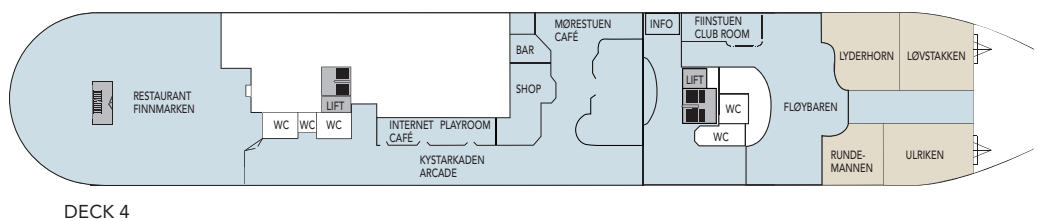

MS FINNMARKEN

- DECK 9
- DECK 8
- DECK 7
- DECK 6
- DECK 5
- DECK 4
- DECK 3
- DECK 2
- DECK 1

CABIN CATEGORIES

BC	Description	Deck
MG Outs	Grand suite, two room, sitting group, jacuzzi, TV, minibar, safe, private balcony, queen size berth, shower/wc.	6
M Outs	Suite, one room, sitting group, TV, minibar, safe, private balcony, queen size berth, shower/wc.	6
Q Outs	Mini suite, sitting group, TV, minibar, queen size berth, safe, shower/wc.	5,6
QJ Outs	Large cabin, some with no view, sitting group, TV, minibar, safe, double bed, shower/wc.	5,6
U Outs	One bed, one sofa bed, table, TV, safe, refrigerator, shower/wc.	6,7
P Outs	One bed, one sofa bed, table, TV, refrigerator, shower/wc.	5
N Outs	One bed, one sofa bed, table, TV, refrigerator, shower/wc.	3
J Outs	One bed, one sofa bed, TV, safe, refrigerator, no view, shower/wc. Some cabins with upper/lower bed.	5,6
L Outs	One bed, one sofa bed, TV, safe, refrigerator, shower/wc. Some cabins with upper/lower bed. Porthole.	2,3
I Ins.	Inside cabin, one bed, one sofa bed, TV, refrigerator, shower/wc. Some cabins with upper/lower berth.	2,3, 5,6
H Outs	Cabin for disabled. TV, safe, refrigerator.	3

Public areas:

- Restaurant
- Outdoor area
- Lift/stairs
- Fitness room/sauna
- Conference room

Outdoor jacuzzi: Yes
 Internet cafe: Yes
 Fitness room/sauna: Yes

Cabin layout: Grand Suites with balcony: 2,
 Suites with balcony: 12, Mini suites: 12,
 Standard cabins: 254, Cabins for disabled: 3,
 Cabins total: 283

Year of construction:	2002	Gross Tonnage:	15 530	Beam:	21,5 m	Passengers:	1000	Car capacity:	47
Ship yard:	Ulsteinvik, Norway	Overall length:	138,5 metres	Service speed:	15 knots	Berths:	628	Max weight: 5000	Max height: 2,50
								Max length: 6,50	Max width: 2,40