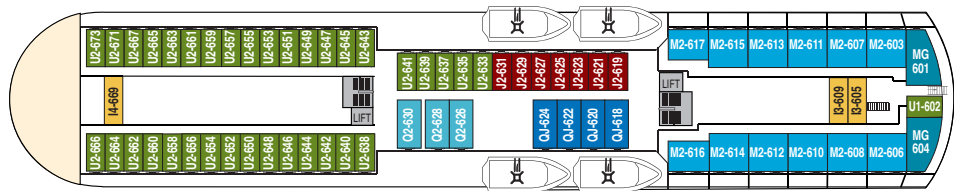

MS FINNMARKEN

- DECK 9
- DECK 8
- DECK 7
- DECK 6
- DECK 5
- DECK 4
- DECK 3
- DECK 2
- DECK 1

CABIN CATEGORIES

BC	Description	Deck
MG Outs	Grand suite, two room, sitting group, jacuzzi, TV, minibar, safe, private balcony, queen size berth, shower/wc.	6
M Outs	Suite, one room, sitting group, TV, minibar, safe, private balcony, queen size berth, shower/wc.	6
Q Outs	Mini suite, sitting group, TV, minibar, queen size berth, safe, shower/wc.	5,6
QJ Outs	Large cabin, some with no view, sitting group, TV, minibar, safe, double bed, shower/wc.	5,6
U Outs	One bed, one sofa bed, table, TV, safe, refrigerator, shower/wc.	6,7
P Outs	One bed, one sofa bed, table, TV, refrigerator, shower/wc.	5
N Outs	One bed, one sofa bed, table, TV, refrigerator, shower/wc.	3
J Outs	One bed, one sofa bed, TV, safe, refrigerator, no view, shower/wc. Some cabins with upper/lower bed.	5,6
L Outs	One bed, one sofa bed, TV, safe, refrigerator, shower/wc. Some cabins with upper/lower bed. Porthole.	2,3
I Ins.	Inside cabin, one bed, one sofa bed, TV, refrigerator, shower/wc. Some cabins with upper/lower berth.	2,3, 5,6
H Outs	Cabin for disabled. TV, safe, refrigerator.	3

Public areas:

- Restaurant
- Outdoor area
- Lift/stairs
- Fitness room/sauna
- Conference room

Outdoor jacuzzi: Yes
 Internet cafe: Yes
 Fitness room/sauna: Yes

Cabin layout: Grand Suites with balcony: 2,
 Suites with balcony: 12, Mini suites: 12,
 Standard cabins: 254, Cabins for disabled: 3,
 Cabins total: 283

Year of construction:	2002	Gross Tonnage:	15 530	Beam:	21,5 m	Passengers:	1000	Car capacity:	47
Ship yard:	Ulsteinvik, Norway	Overall length:	138,5 metres	Service speed:	15 knots	Berths:	628	Max weight: 5000	Max height: 2,50
								Max length: 6,50	Max width: 2,40