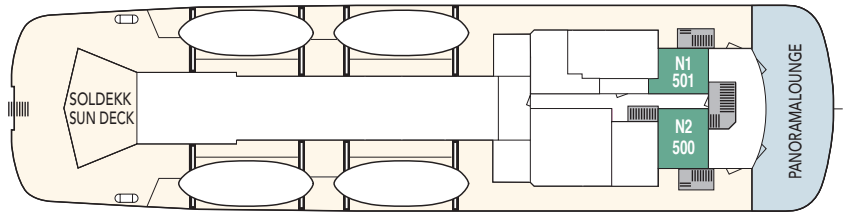

MS LOFOTEN

- ———— BÅT DEKK
- ———— SALONG DEKK
- ———— DECK A
- ———— DECK B
- ———— DECK C

CABIN CATEGORIES

BC	Description	Deck
N Outs	One bed, one sofa bed, table, shower/wc.	Boat deck
J Outs	Bunk beds, shower/ toilet, no view.	A
A Outs	Bunk beds, table, shower/toilet.	Saloon deck
I Ins.	Bunk beds, table, shower/ toilet.	B
D Ins./ Outs	Bunk beds, sink.	A B C

Because of the weather conditions some of the cabins on deck B must close their portholes during the period October to March.

Public areas:

- Restaurant
- Outdoor area
- Lift/stairs

Outdoor jacuzzi: No
Internet cafe: No
Fitness room/sauna: No

Cabin layout: Cabins: 90

Year of construction:	1964 (Mod. 2003)	Gross Tonnage:	2 621	Beam:	13,2 m	Passengers:	400	Car capacity:	0
Ship yard:	Oslo, Norway	Overall length:	87,4 metres	Service speed:	15 knots	Berths:	155