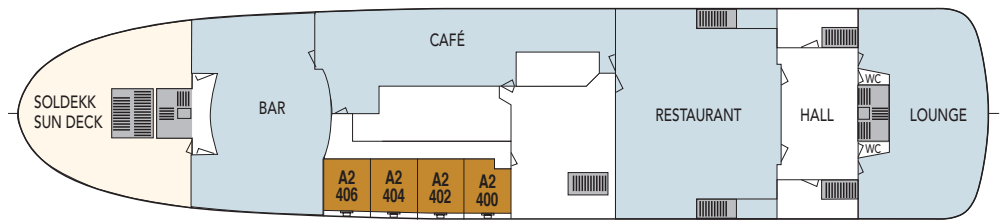

## CABIN CATEGORIES

BC	Description	Deck
<b>N</b> Outs	One bed, one sofa bed, table, shower/wc.	Boat deck
<b>J</b> Outs	Bunk beds, shower/ toilet, no view.	A
<b>A</b> Outs	Bunk beds, table, shower/toilet.	Saloon deck
<b>I</b> Ins.	Bunk beds, table, shower/ toilet.	B
<b>D</b> Ins./ Outs	Bunk beds, sink.	A B C

Because of the weather conditions some of the cabins on deck B must close their portholes during the period October to March.

### Public areas:

- Restaurant
- Outdoor area
- Lift/stairs

Outdoor jacuzzi: No  
Internet cafe: No  
Fitness room/sauna: No

Cabin layout: Cabins: 90

BOAT DECK

SALOON DECK

DECK A

DECK B

DECK C

Year of construction:	1964 (Mod. 2003)	Gross Tonnage:	2 621	Beam:	13,2 m	Passengers:	400	Car capacity:	0
Ship yard:	Oslo, Norway	Overall length:	87,4 metres	Service speed:	15 knots	Berths:	155		