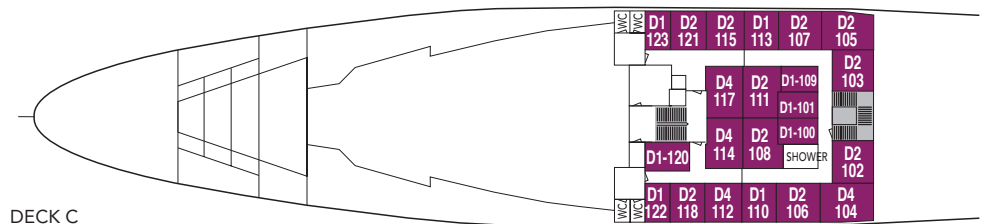

# MS LOFOTEN

- BÅT DEKK
- SALONG DEKK
- DECK A
- DECK B
- DECK C

## CABIN CATEGORIES

BC	Description	Deck
<b>N</b> Outs	One bed, one sofa bed, table, shower/wc.	Boat deck
<b>J</b> Outs	Bunk beds, shower/ toilet, no view.	A
<b>A</b> Outs	Bunk beds, table, shower/toilet.	Saloon deck
<b>I</b> Ins.	Bunk beds, table, shower/ toilet.	B
<b>D</b> Ins./ Outs	Bunk beds, sink.	A B C

### Public areas:

- Restaurant
- Outdoor area
- Lift/stairs

Outdoor jacuzzi: No  
Internet cafe: No  
Fitness room/sauna: No

Cabin layout: Cabins: 90

BOAT DECK

SALOON DECK

DECK A

DECK B

DECK C

Year of construction:	1964 (Mod. 2003)	Gross Tonnage:	2 621	Beam:	13,2 m	Passengers:	400	Car capacity:	0
Ship yard:	Oslo, Norway	Overall length:	87,4 metres	Service speed:	15 knots	Berths:	155		