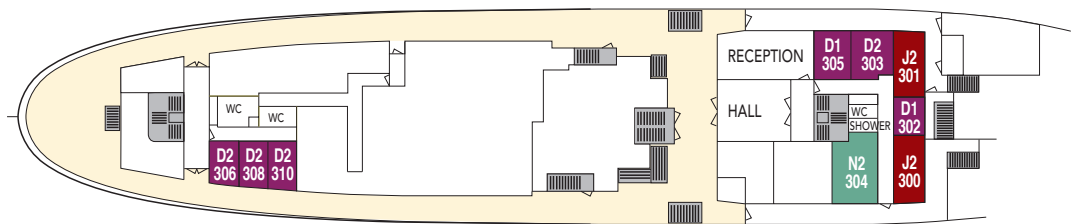

## CABIN CATEGORIES

BC	Description	Deck
<b>N</b> Outs	One bed, one sofa bed, table, shower/wc.	Boat deck
<b>J</b> Outs	Bunk beds, shower/ toilet, no view.	A
<b>A</b> Outs	Bunk beds, table, shower/toilet.	Saloon deck
<b>I</b> Ins.	Bunk beds, table, shower/ toilet.	B
<b>D</b> Ins./ Outs	Bunk beds, sink.	A B C

Because of the weather conditions some of the cabins on deck B must close their portholes during the period October to March.

### Public areas:

- Restaurant
- Outdoor area
- Lift/stairs

Outdoor jacuzzi: No  
Internet cafe: No  
Fitness room/sauna: No

Cabin layout: Cabins: 90

BOAT DECK

SALOON DECK

DECK A

DECK B

DECK C

Year of construction:	1964 (Mod. 2003)	Gross Tonnage:	2 621	Beam:	13,2 m	Passengers:	400	Car capacity:	0
Ship yard:	Oslo, Norway	Overall length:	87,4 metres	Service speed:	15 knots	Berths:	155		