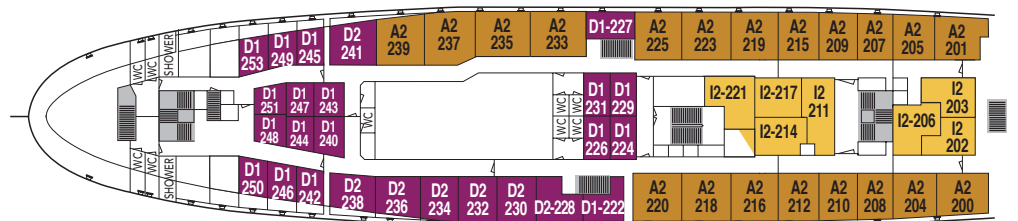

# MS LOFOTEN

- BÅT DEKK
- SALONG DEKK
- DECK A
- DECK B
- DECK C

## CABIN CATEGORIES

BC	Description	Deck
<b>N</b> Outs	One bed, one sofa bed, table, shower/wc.	Boat deck
<b>J</b> Outs	Bunk beds, shower/ toilet, no view.	A
<b>A</b> Outs	Bunk beds, table, shower/toilet.	Saloon deck
<b>I</b> Ins.	Bunk beds, table, shower/ toilet.	B
<b>D</b> Ins./ Outs	Bunk beds, sink.	A B C

### Public areas:

- Restaurant
- Outdoor area
- Lift/stairs

Outdoor jacuzzi: No  
Internet cafe: No  
Fitness room/sauna: No

Cabin layout: Cabins: 90

BOAT DECK

SALOON DECK

DECK A

DECK B

DECK C

Year of construction:	1964 (Mod. 2003)	Gross Tonnage:	2 621	Beam:	13,2 m	Passengers:	400	Car capacity:	0
Ship yard:	Oslo, Norway	Overall length:	87,4 metres	Service speed:	15 knots	Berths:	155		