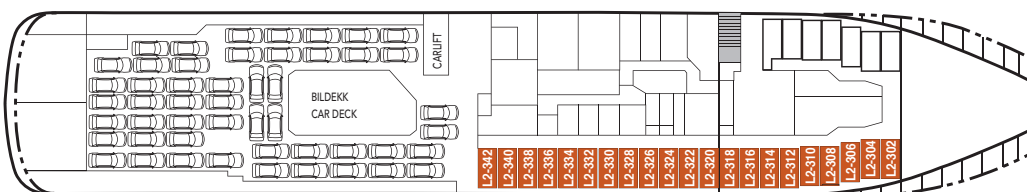

MS MIDNATSOL

CABIN CATEGORIES

BC	Description	Deck
MX Outs	Owners suite, two rooms queen size berth, sitting area, dining table, TV, stereo, coffeemaker, internet access, minibar, safe, private balcony. De luxe bathroom w/ bath tub & wc. Separate guest wc.	8
MG Outs	Grand suite, one room, queen size berth, sitting area, TV, internet access, stereo, coffeemaker, minibar, safe, de luxe bathroom with, bath tub & shower/wc. MG on deck 8 w/large bay window. Suite 775 & 780 w/private balcony and separate sleeping area. Suite 780 shower only, 775 bath tub only.	7,8
M Outs	One room suite, queen size berth, sitting area, TV, internet access, stereo, coffeemaker, minibar, private balcony. De luxe bathroom w/shower & wc.	7
Q Outs	Mini suite, queen size berth, sitting area, TV, internet access, stereo, coffeemaker, minibar.	6,7
QJ Outs	Queen size berth, minibar, TV. 736 and 640 w/twin beds, TV and sitting area, minibar and no view.	6,7
U Outs	One bed, one sofa bed, table, shower/wc.	7,8
P Outs	One bed, one sofa bed, table, shower/wc.	6
N Outs	One bed, one sofa bed, table, shower/wc.	4
J Outs	One bed, one sofa bed, shower/wc, no view.	6,7
L Outs	One bed, one sofa bed, shower/wc. Porthole.	3,4
I Ins.	One bed, one sofa bed, TV, shower/wc.	4,6 7
H Outs	Cabin for disabled.	6

Public areas:

- Restaurant
- Outdoor area
- Lift/stairs
- Fitness room/sauna
- Conference room

Outdoor jacuzzi: Yes
 Internet cafe: Yes
 Fitness room/sauna: Yes

Cabin layout: Grand suites w/balcony: 2,
 Suites w/balcony: 3, Suites w/bay window: 10,
 Mini suites: 6, Cabins: 276,
 Cabins for disabled: 4. Cabins total: 301

DECK 9

DECK 8

DECK 7

DECK 6

DECK 5

DECK 4

DECK 3

Year of construction:	2003	Gross Tonnage:	16 151	Beam:	21,5 m	Passengers:	1000	Car capacity:	45
Ship yard:	Fosen, Norway	Overall length:	135,75 metres	Service speed:	15 knots	Berths:	644	Max weight: 5000	Max height: 2,30
								Max length: 6,50	Max width: 2,45