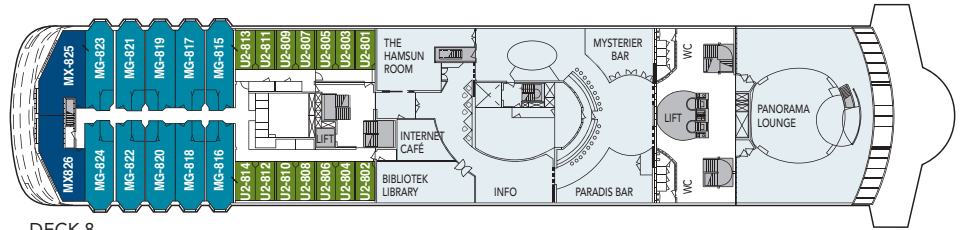

MS MIDNATSOL

CABIN CATEGORIES

BC	Description	Deck
MX Outs	Owners suite, two rooms queen size berth, sitting area, dining table, TV, stereo, coffeemaker, internet access, minibar, safe, private balcony. De luxe bathroom w/ bath tub & wc. Separate guest wc.	8
MG Outs	Grand suite, one room, queen size berth, sitting area, TV, internet access, stereo, coffeemaker, minibar, safe, de luxe bathroom with, bath tub & shower/wc. MG on deck 8 w/large bay window. Suite 775 & 780 w/private balcony and separate sleeping area. Suite 780 shower only, 775 bath tub only.	7,8
M Outs	One room suite, queen size berth, sitting area, TV, internet access, stereo, coffeemaker, minibar, private balcony. De luxe bathroom w/shower & wc.	7
Q Outs	Mini suite, queen size berth, sitting area, TV, internet access, stereo, coffeemaker, minibar.	6,7
QJ Outs	Queen size berth, minibar, TV. 736 and 640 w/twin beds, TV and sitting area, minibar and no view.	6,7
U Outs	One bed, one sofa bed, table, shower/wc.	7,8
P Outs	One bed, one sofa bed, table, shower/wc.	6
N Outs	One bed, one sofa bed, table, shower/wc.	4
J Outs	One bed, one sofa bed, shower/wc, no view.	6,7
L Outs	One bed, one sofa bed, shower/wc. Porthole.	3,4
I Ins.	One bed, one sofa bed, TV, shower/wc.	4,6 7
H Outs	Cabin for disabled.	6

Public areas:

- Restaurant
- Outdoor area
- Lift/stairs
- Fitness room/sauna
- Conference room

Outdoor jacuzzi: Yes
 Internet cafe: Yes
 Fitness room/sauna: Yes

Cabin layout: Grand suites w/balcony: 2,
 Suites w/balcony: 3, Suites w/bay window: 10,
 Mini suites: 6, Cabins: 276,
 Cabins for disabled: 4. Cabins total: 301

DECK 9

DECK 8

DECK 7

DECK 6

DECK 5

DECK 4

DECK 3

Year of construction:	2003	Gross Tonnage:	16 151	Beam:	21,5 m	Passengers:	1000	Car capacity:	45
Ship yard:	Fosen, Norway	Overall length:	135,75 metres	Service speed:	15 knots	Berths:	644	Max weight: 5000	Max height: 2,30
								Max length: 6,50	Max width: 2,45