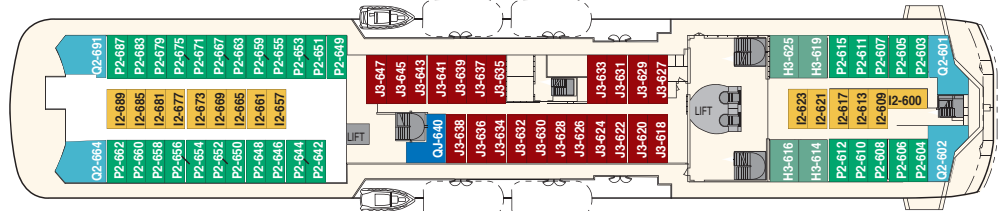

MS MIDNATSOL

CABIN CATEGORIES

BC	Description	Deck
MX Outs	Owners suite, two rooms queen size berth, sitting area, dining table, TV, stereo, coffeemaker, internet access, minibar, safe, private balcony. De luxe bathroom w/ bath tub & wc. Separate guest wc.	8
MG Outs	Grand suite, one room, queen size berth, sitting area, TV, internet access, stereo, coffeemaker, minibar, safe, de luxe bathroom with, bath tub & shower/wc. MG on deck 8 w/large bay window. Suite 775 & 780 w/private balcony and separate sleeping area. Suite 780 shower only, 775 bath tub only.	7,8
M Outs	One room suite, queen size berth, sitting area, TV, internet access, stereo, coffeemaker, minibar, private balcony. De luxe bathroom w/shower & wc.	7
Q Outs	Mini suite, queen size berth, sitting area, TV, internet access, stereo, coffeemaker, minibar.	6,7
QJ Outs	Queen size berth, minibar, TV. 736 and 640 w/twin beds, TV and sitting area, minibar and no view.	6,7
U Outs	One bed, one sofa bed, table, shower/wc.	7,8
P Outs	One bed, one sofa bed, table, shower/wc.	6
N Outs	One bed, one sofa bed, table, shower/wc.	4
J Outs	One bed, one sofa bed, shower/wc, no view.	6,7
L Outs	One bed, one sofa bed, shower/wc. Porthole.	3,4
I Ins.	One bed, one sofa bed, TV, shower/wc.	4,6 7
H Outs	Cabin for disabled.	6

Public areas:

- Restaurant
- Outdoor area
- Lift/stairs
- Fitness room/sauna
- Conference room

Outdoor jacuzzi: Yes
 Internet cafe: Yes
 Fitness room/sauna: Yes

Cabin layout: Grand suites w/balcony: 2,
 Suites w/balcony: 3, Suites w/bay window: 10,
 Mini suites: 6, Cabins: 276,
 Cabins for disabled: 4. Cabins total: 301

DECK 9

DECK 8

DECK 7

DECK 6

DECK 5

DECK 4

DECK 3

Year of construction:	2003	Gross Tonnage:	16 151	Beam:	21,5 m	Passengers:	1000	Car capacity:	45
Ship yard:	Fosen, Norway	Overall length:	135,75 metres	Service speed:	15 knots	Berths:	644	Max weight: 5000	Max height: 2,30
								Max length: 6,50	Max width: 2,45