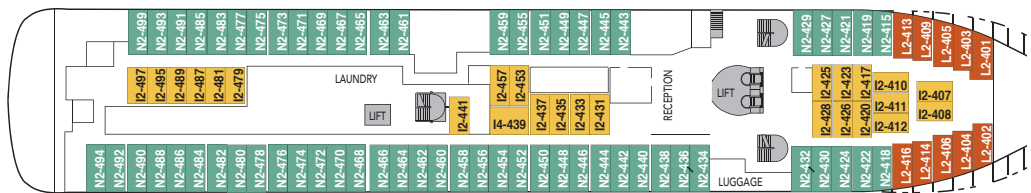

MS MIDNATSOL

CABIN CATEGORIES

BC	Description	Deck
MX Outs	Owners suite, two rooms queen size berth, sitting area, dining table, TV, stereo, coffeemaker, internet access, minibar, safe, private balcony. De luxe bathroom w/ bath tub & wc. Separate guest wc.	8
MG Outs	Grand suite, one room, queen size berth, sitting area, TV, internet access, stereo, coffeemaker, minibar, safe, de luxe bathroom with, bath tub & shower/wc. MG on deck 8 w/large bay window. Suite 775 & 780 w/private balcony and separate sleeping area. Suite 780 shower only, 775 bath tub only.	7,8
M Outs	One room suite, queen size berth, sitting area, TV, internet access, stereo, coffeemaker, minibar, private balcony. De luxe bathroom w/shower & wc.	7
Q Outs	Mini suite, queen size berth, sitting area, TV, internet access, stereo, coffeemaker, minibar.	6,7
QJ Outs	Queen size berth, minibar, TV. 736 and 640 w/twin beds, TV and sitting area, minibar and no view.	6,7
U Outs	One bed, one sofa bed, table, shower/wc.	7,8
P Outs	One bed, one sofa bed, table, shower/wc.	6
N Outs	One bed, one sofa bed, table, shower/wc.	4
J Outs	One bed, one sofa bed, shower/wc, no view.	6,7
L Outs	One bed, one sofa bed, shower/wc. Porthole.	3,4
I Ins.	One bed, one sofa bed, TV, shower/wc.	4,6 7
H Outs	Cabin for disabled.	6

Public areas:

- Restaurant
- Outdoor area
- Lift/stairs
- Fitness room/sauna
- Conference room

Outdoor jacuzzi: Yes
 Internet cafe: Yes
 Fitness room/sauna: Yes

Cabin layout: Grand suites w/balcony: 2,
 Suites w/balcony: 3, Suites w/bay window: 10,
 Mini suites: 6, Cabins: 276,
 Cabins for disabled: 4. Cabins total: 301

DECK 9

DECK 8

DECK 7

DECK 6

DECK 5

DECK 4

DECK 3

Year of construction:	2003	Gross Tonnage:	16 151	Beam:	21,5 m	Passengers:	1000	Car capacity:	45
Ship yard:	Fosen, Norway	Overall length:	135,75 metres	Service speed:	15 knots	Berths:	644	Max weight: 5000	Max height: 2,30
								Max length: 6,50	Max width: 2,45