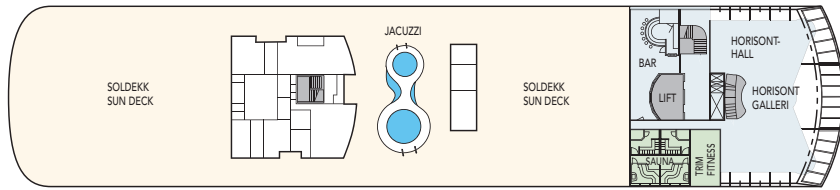

MS MIDNATSOL

CABIN CATEGORIES

BC	Description	Deck
MX Outs	Owners suite, two rooms queen size berth, sitting area, dining table, TV, stereo, coffeemaker, internet access, minibar, safe, private balcony. De luxe bathroom w/ bath tub & wc. Separate guest wc.	8
MG Outs	Grand suite, one room, queen size berth, sitting area, TV, internet access, stereo, coffeemaker, minibar, safe, de luxe bathroom with, bath tub & shower/wc. MG on deck 8 w/large bay window. Suite 775 & 780 w/private balcony and separate sleeping area. Suite 780 shower only, 775 bath tub only.	7,8
M Outs	One room suite, queen size berth, sitting area, TV, internet access, stereo, coffeemaker, minibar, private balcony. De luxe bathroom w/shower & wc.	7
Q Outs	Mini suite, queen size berth, sitting area, TV, internet access, stereo, coffeemaker, minibar.	6,7
QJ Outs	Queen size berth, minibar, TV. 736 and 640 w/twin beds, TV and sitting area, minibar and no view.	6,7
U Outs	One bed, one sofa bed, table, shower/wc.	7,8
P Outs	One bed, one sofa bed, table, shower/wc.	6
N Outs	One bed, one sofa bed, table, shower/wc.	4
J Outs	One bed, one sofa bed, shower/wc, no view.	6,7
L Outs	One bed, one sofa bed, shower/wc. Porthole.	3,4
I Ins.	One bed, one sofa bed, TV, shower/wc.	4,6 7
H Outs	Cabin for disabled.	6

Public areas:

- Restaurant
- Outdoor area
- Lift/stairs
- Fitness room/sauna
- Conference room

Outdoor jacuzzi: Yes
 Internet cafe: Yes
 Fitness room/sauna: Yes

Cabin layout: Grand suites w/balcony: 2,
 Suites w/balcony: 3, Suites w/bay window: 10,
 Mini suites: 6, Cabins: 276,
 Cabins for disabled: 4. Cabins total: 301

DECK 9

DECK 8

DECK 7

DECK 6

DECK 5

DECK 4

DECK 3

Year of construction:	2003	Gross Tonnage:	16 151	Beam:	21,5 m	Passengers:	1000	Car capacity:	45
Ship yard:	Fosen, Norway	Overall length:	135,75 metres	Service speed:	15 knots	Berths:	644	Max weight: 5000	Max height: 2,30
								Max length: 6,50	Max width: 2,45