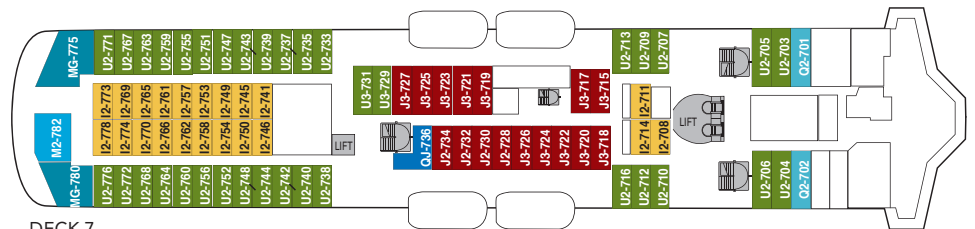

MS MIDNATSOL

CABIN CATEGORIES

BC	Description	Deck
MX Outs	Owners suite, two rooms queen size berth, sitting area, dining table, TV, stereo, coffeemaker, internet access, minibar, safe, private balcony. De luxe bathroom w/ bath tub & wc. Separate guest wc.	8
MG Outs	Grand suite, one room, queen size berth, sitting area, TV, internet access, stereo, coffeemaker, minibar, safe, de luxe bathroom with, bath tub & shower/wc. MG on deck 8 w/large bay window. Suite 775 & 780 w/private balcony and separate sleeping area. Suite 780 shower only, 775 bath tub only.	7,8
M Outs	One room suite, queen size berth, sitting area, TV, internet access, stereo, coffeemaker, minibar, private balcony. De luxe bathroom w/shower & wc.	7
Q Outs	Mini suite, queen size berth, sitting area, TV, internet access, stereo, coffeemaker, minibar.	6,7
QJ Outs	Queen size berth, minibar, TV. 736 and 640 w/twin beds, TV and sitting area, minibar and no view.	6,7
U Outs	One bed, one sofa bed, table, shower/wc.	7,8
P Outs	One bed, one sofa bed, table, shower/wc.	6
N Outs	One bed, one sofa bed, table, shower/wc.	4
J Outs	One bed, one sofa bed, shower/wc, no view.	6,7
L Outs	One bed, one sofa bed, shower/wc. Porthole.	3,4
I Ins.	One bed, one sofa bed, TV, shower/wc.	4,6 7
H Outs	Cabin for disabled.	6

Public areas:

- Restaurant
- Outdoor area
- Lift/stairs
- Fitness room/sauna
- Conference room

Outdoor jacuzzi: Yes
 Internet cafe: Yes
 Fitness room/sauna: Yes

Cabin layout: Grand suites w/balcony: 2,
 Suites w/balcony: 3, Suites w/bay window: 10,
 Mini suites: 6, Cabins: 276,
 Cabins for disabled: 4. Cabins total: 301

DECK 9

DECK 8

DECK 7

DECK 6

DECK 5

DECK 4

DECK 3

Year of construction:	2003	Gross Tonnage:	16 151	Beam:	21,5 m	Passengers:	1000	Car capacity:	45
Ship yard:	Fosen, Norway	Overall length:	135,75 metres	Service speed:	15 knots	Berths:	644	Max weight: 5000	Max height: 2,30
								Max length: 6,50	Max width: 2,45