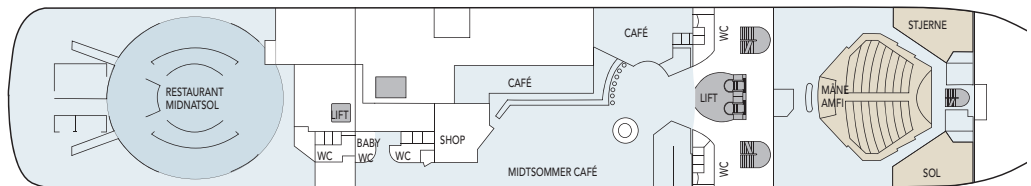

MS MIDNATSOL

CABIN CATEGORIES

BC	Description	Deck
MX Outs	Owners suite, two rooms queen size berth, sitting area, dining table, TV, stereo, coffeemaker, internet access, minibar, safe, private balcony. De luxe bathroom w/ bath tub & wc. Separate guest wc.	8
MG Outs	Grand suite, one room, queen size berth, sitting area, TV, internet access, stereo, coffeemaker, minibar, safe, de luxe bathroom with, bath tub & shower/wc. MG on deck 8 w/large bay window. Suite 775 & 780 w/private balcony and separate sleeping area. Suite 780 shower only, 775 bath tub only.	7,8
M Outs	One room suite, queen size berth, sitting area, TV, internet access, stereo, coffeemaker, minibar, private balcony. De luxe bathroom w/shower & wc.	7
Q Outs	Mini suite, queen size berth, sitting area, TV, internet access, stereo, coffeemaker, minibar.	6,7
QJ Outs	Queen size berth, minibar, TV. 736 and 640 w/twin beds, TV and sitting area, minibar and no view.	6,7
U Outs	One bed, one sofa bed, table, shower/wc.	7,8
P Outs	One bed, one sofa bed, table, shower/wc.	6
N Outs	One bed, one sofa bed, table, shower/wc.	4
J Outs	One bed, one sofa bed, shower/wc, no view.	6,7
L Outs	One bed, one sofa bed, shower/wc. Porthole.	3,4
I Ins.	One bed, one sofa bed, TV, shower/wc.	4,6 7
H Outs	Cabin for disabled.	6

Public areas:

- Restaurant
- Outdoor area
- Lift/stairs
- Fitness room/sauna
- Conference room

Outdoor jacuzzi: Yes
 Internet cafe: Yes
 Fitness room/sauna: Yes

Cabin layout: Grand suites w/balcony: 2,
 Suites w/balcony: 3, Suites w/bay window: 10,
 Mini suites: 6, Cabins: 276,
 Cabins for disabled: 4. Cabins total: 301

DECK 9

DECK 8

DECK 7

DECK 6

DECK 5

DECK 4

DECK 3

Year of construction:	2003	Gross Tonnage:	16 151	Beam:	21,5 m	Passengers:	1000	Car capacity:	45
Ship yard:	Fosen, Norway	Overall length:	135,75 metres	Service speed:	15 knots	Berths:	644	Max weight: 5000	Max height: 2,30
								Max length: 6,50	Max width: 2,45