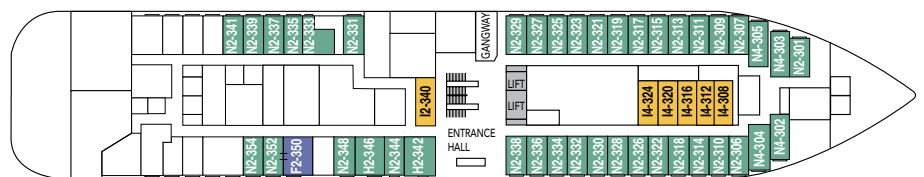

Ship yard:	Fincantieri, (I)
Year of construction:	2007
Gross tonnage:	11 647
Passengers:	318
Beds:	318
Overall length:	114 m
Beam:	20,2 m
Service speed:	13 knots

Dekk 8

Dekk 7

Dekk 6

Dekk 5

Dekk 4

Dekk 3

Dekk 2

Cabin category MG

Photo: Tobias Fisher

Cabin category M2

Photo: Gregory Gerault

Cabin category N2

Photo: Tobias Fisher

MG	Outside grand suite	Sitting area, TV, minibar, double bed, shower/wc. Some have private balcony. MG 601 with separate sleeping area.	Dekk 5, 6
M	Outside suite	One room, sitting area, TV, minibar, double bed, shower/wc.	Dekk 5, 6
F	Outside superior cabin	Sitting area, TV, minibar, double bed, shower/wc.	Dekk 3, 5
U	Utvendig lugar	One bed, one sofa bed, table, refrigerator, TV, shower/wc.	Dekk 5, 6
N	Utvendig lugar	One bed, one sofa bed, table, refrigerator, TV, shower/wc.	Dekk 3
FJ	Inside superior cabin	Sitting area, TV, minibar, double bed, shower/wc, limited or no view. FJ 503 with twin bed.	Dekk 5
I	Invendig lugar	Separate senger, en seng kan gjøres om til sofa, TV, kjøleskap, dusj/wc.	Dekk 3, 5, 6
H	Utvendig lugar	Handikaplugar. Separate senger, en seng kan gjøres om til sofa, bord, TV kjøleskap, dusj/wc.	Dekk 3