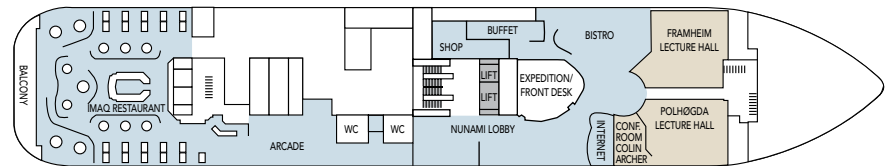

Ship yard:	Fincantieri, (I)
Year of construction:	2007
Gross tonnage:	11 647
Passengers:	318
Beds:	318
Overall length:	114 m
Beam:	20,2 m
Service speed:	13 knots

Dekk 8

Dekk 7

Dekk 6

Dekk 5

Dekk 4

Dekk 3

Dekk 2

Cabin category MG

Photo: Tobias Fisher

Cabin category M2

Photo: Gregory Gerault

Cabin category N2

Photo: Tobias Fisher

MG	Outside grand suite	Sitting area, TV, minibar, double bed, shower/wc. Some have private balcony. MG 601 with separate sleeping area.	Dekk 5, 6
M	Outside suite	One room, sitting area, TV, minibar, double bed, shower/wc.	Dekk 5, 6
F	Outside superior cabin	Sitting area, TV, minibar, double bed, shower/wc.	Dekk 3, 5
U	Utvendig lugar	One bed, one sofa bed, table, refrigerator, TV, shower/wc.	Dekk 5, 6
N	Utvendig lugar	One bed, one sofa bed, table, refrigerator, TV, shower/wc.	Dekk 3
FJ	Inside superior cabin	Sitting area, TV, minibar, double bed, shower/wc, limited or no view. FJ 503 with twin bed.	Dekk 5
I	Invendig lugar	Separate senger, en seng kan gjøres om til sofa, TV, kjøleskap, dusj/wc.	Dekk 3, 5, 6
H	Utvendig lugar	Handikaplugar. Separate senger, en seng kan gjøres om til sofa, bord, TV kjøleskap, dusj/wc.	Dekk 3