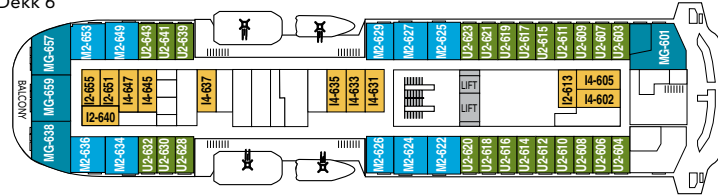

Ship yard:	Fincantieri, (I)
Year of construction:	2007
Gross tonnage:	11 647
Passengers:	318
Beds:	318
Overall length:	114 m
Beam:	20,2 m
Service speed:	13 knots

Dekk 8

Dekk 7

Dekk 6

Dekk 5

Dekk 4

Dekk 3

Dekk 2

Cabin category MG

Photo: Tobias Fisher

Cabin category M2

Photo: Gregory Gerault

Cabin category N2

Photo: Tobias Fisher

MG	Outside grand suite	Sitting area, TV, minibar, double bed, shower/wc. Some have private balcony. MG 601 with separate sleeping area.	Dekk 5, 6
M	Outside suite	One room, sitting area, TV, minibar, double bed, shower/wc.	Dekk 5, 6
F	Outside superior cabin	Sitting area, TV, minibar, double bed, shower/wc.	Dekk 3, 5
U	Utvendig lugar	One bed, one sofa bed, table, refrigerator, TV, shower/wc.	Dekk 5, 6
N	Utvendig lugar	One bed, one sofa bed, table, refrigerator, TV, shower/wc.	Dekk 3
FJ	Inside superior cabin	Sitting area, TV, minibar, double bed, shower/wc, limited or no view. FJ 503 with twin bed.	Dekk 5
I	Invendig lugar	Separate senger, en seng kan gjøres om til sofa, TV, kjøleskap, dusj/wc.	Dekk 3, 5, 6
H	Utvendig lugar	Handikaplugar. Separate senger, en seng kan gjøres om til sofa, bord, TV kjøleskap, dusj/wc.	Dekk 3