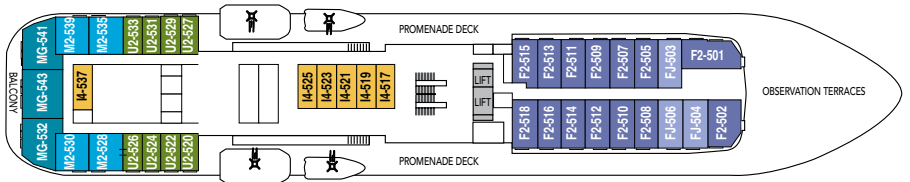

Ship yard:	Fincantieri, (I)
Year of construction:	2007
Gross tonnage:	11 647
Passengers:	318
Beds:	318
Overall length:	114 m
Beam:	20,2 m
Service speed:	13 knots

Dekk 8

Dekk 7

Dekk 6

Dekk 5

Dekk 4

Dekk 3

Dekk 2

Cabin category MG

Photo: Tobias Fisher

Cabin category M2

Photo: Gregory Gerault

Cabin category N2

Photo: Tobias Fisher

MG	Outside grand suite	Sitting area, TV, minibar, double bed, shower/wc. Some have private balcony. MG 601 with separate sleeping area.	Dekk 5, 6
M	Outside suite	One room, sitting area, TV, minibar, double bed, shower/wc.	Dekk 5, 6
F	Outside superior cabin	Sitting area, TV, minibar, double bed, shower/wc.	Dekk 3, 5
U	Utvendig lugar	One bed, one sofa bed, table, refrigerator, TV, shower/wc.	Dekk 5, 6
N	Utvendig lugar	One bed, one sofa bed, table, refrigerator, TV, shower/wc.	Dekk 3
FJ	Inside superior cabin	Sitting area, TV, minibar, double bed, shower/wc, limited or no view. FJ 503 with twin bed.	Dekk 5
I	Invendig lugar	Separate senger, en seng kan gjøres om til sofa, TV, kjøleskap, dusj/wc.	Dekk 3, 5, 6
H	Utvendig lugar	Handikaplugar. Separate senger, en seng kan gjøres om til sofa, bord, TV kjøleskap, dusj/wc.	Dekk 3