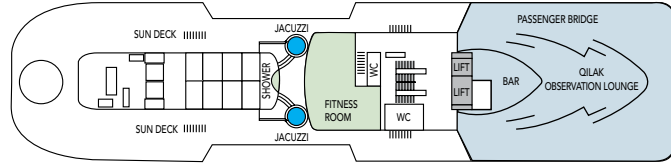

Dekk 7

Dekk 6