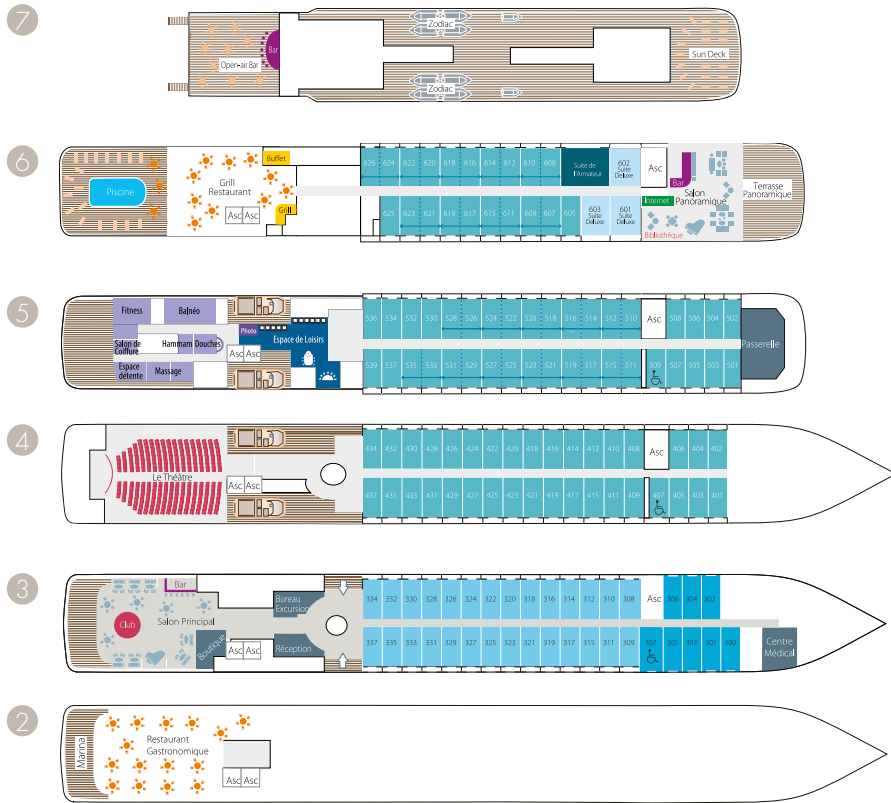

Plan des Ponts

Deck plan

- Longueur . . . . . 142 m
- Largeur . . . . . 18 m
- Tirant d'eau . . . . . 4,7 m
- Vitesse moyenne de croisière . . . . . 14 noeuds
- Classe glace . . . . . 1 C
- Classification . . . . . Bureau Veritas
- Pavillon . . . . . Français
- Nombre de ponts passagers 6
- Nombre de passagers (en cabine double) . . . jusqu'à 264 passagers
- Membres d'équipage 140
- Flotte de Zodiacs® d'expédition . . . . . (Mark V HD)
- Jauge brute . . . . . 10 944 UMS
- Moteurs électriques . . . . . 2 x 2300 KW
- Puissance électrique installée . . . . . 6 400 KW
- Construction . . . . . Fincantieri-Ancône-Italie

- Length . . . . . 466 ft
- Beam . . . . . 59 ft
- Draft . . . . . 15.3 ft
- Cruising speed . . . . . 14 knots
- Ice class . . . . . 1 C
- Classification . . . . . Bureau Veritas
- Flag . . . . . French
- Guest decks 6
- Guest capacity (double occupancy) . . . . . up to 264 PAX
- Normal crew size 140
- Fleet of expedition Zodiac® . . . . . (Mark V HD)
- Gross tonnage . . . . . 10 944 UMS
- Electric motors . . . . . 2 x 2300 KW
- Installed power . . . . . 6 400 KW
- Construction . . . . . Fincantieri-Ancône-Italy

- 7 Bar Extérieur - Sun deck
- 6 Suite de l'Armateur - 3 suites Deluxe avec balcon privé - 20 cabines Prestige avec balcon privé (dont 18 cabines Prestige convertibles en 9 suites Prestige) - Piscine - Restaurant Grill - Espace Internet - Bibliothèque - Salon panoramique - Terrasse panoramique
- 5 37 cabines Prestige avec balcon privé (dont 22 cabines Prestige convertibles en 11 suites Prestige) - Fitness - Espace beauté Sothys™: Balnéo, Hammam, 2 cabines de Massage, Coiffure, Espace détente - Espace de loisirs - Espace image & photographie - Passerelle
- 4 35 cabines Prestige avec balcon privé - Théâtre
- 3 28 cabines Deluxe avec balcon privé - 8 cabines Supérieures - Salon Principal - Boutique - Réception - Bureau des excursions - Centre médical
- 2 Restaurant Gastronomique - Marina

- 7 Open-air Bar - Sun Deck
- 6 Owner's Suite - 3 Deluxe suites with private balcony - 20 Prestige staterooms with private balcony (with 18 Prestige staterooms convertible into 9 Prestige suites) - Pool - Grill Restaurant - Internet Station - Library - Panoramic Lounge - Panoramic Terrace
- 5 37 Prestige staterooms with private balcony (with 22 Prestige staterooms convertible into 11 Prestige suites) - Fitness - Sothys™ Beauty Corner: Balneo, Hammam, 2 Massage Cabins, Relaxation Room, Hairdresser - Leisure Area - Image & Photo Corner - Bridge
- 4 35 Prestige staterooms with private balcony - Theatre
- 3 28 Deluxe staterooms with private balcony - 8 Superior staterooms - Main lounge - Shop - Reception Desk - Shore Excursions Desk - Medical Centre
- 2 Gastronomic Restaurant - Marina